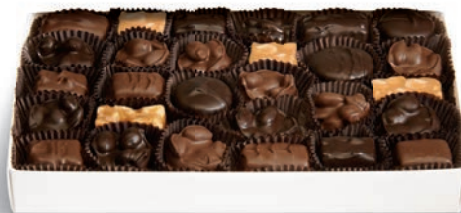

Nuts & Chews

Yummy, crunchy and chewy.
Delivered in holiday wrap.

1 lb $19.30 #334
2 lb $38.60 #335