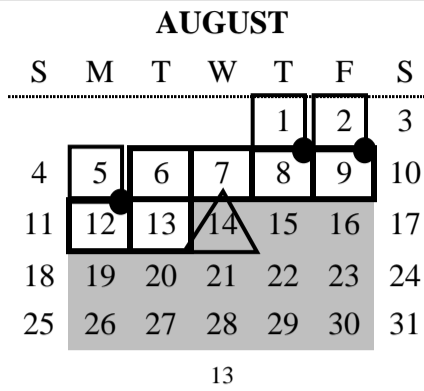

2019-2020

ACADEMIC CALENDAR

- PR 1 ends 9/20/2019
- PR 2 ends 11/1/2019
- PR 3 ends 1/16/2020
- PR 4 ends 2/28/2020
- PR 5 ends 4/24/2020
- PR 6 ends 6/3/2020

First Semester: 94 days
 Second Semester: 84 days

-  First Student Day
-  Last Student Day
-  Students in School
-  No Students/No Teachers
-  Legal Holiday
-  Teacher Development Day
-  Teacher Work Day
-  New Teacher Training Day

Semester 1 ends January 16