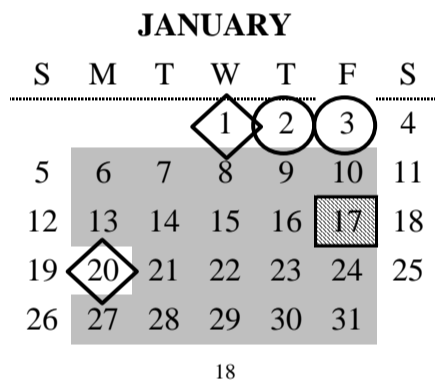

2019-2020

ACADEMIC CALENDAR

- PR 1 ends 9/20/2019
- PR 2 ends 11/1/2019
- PR 3 ends 1/16/2020
- PR 4 ends 2/28/2020
- PR 5 ends 4/24/2020
- PR 6 ends 6/3/2020

First Semester: 94 days
 Second Semester: 84 days

-  First Student Day
-  Last Student Day
-  Students in School
-  No Students/No Teachers
-  Legal Holiday
-  Teacher Development Day
-  Teacher Work Day
-  New Teacher Training Day

Semester 1 ends January 16