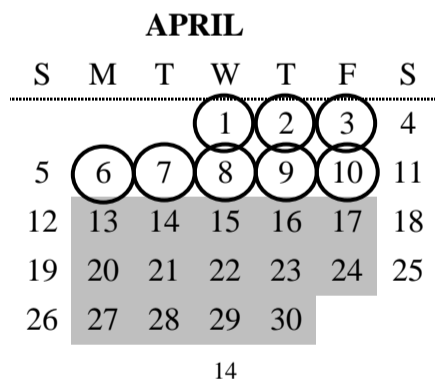

2019-2020

ACADEMIC CALENDAR

- PR 1 ends 9/20/2019
- PR 2 ends 11/1/2019
- PR 3 ends 1/16/2020
- PR 4 ends 2/28/2020
- PR 5 ends 4/24/2020
- PR 6 ends 6/3/2020

First Semester: 94 days
 Second Semester: 84 days

-  First Student Day
-  Last Student Day
-  Students in School
-  No Students/No Teachers
-  Legal Holiday
-  Teacher Development Day
-  Teacher Work Day
-  New Teacher Training Day

Semester 1 ends January 16